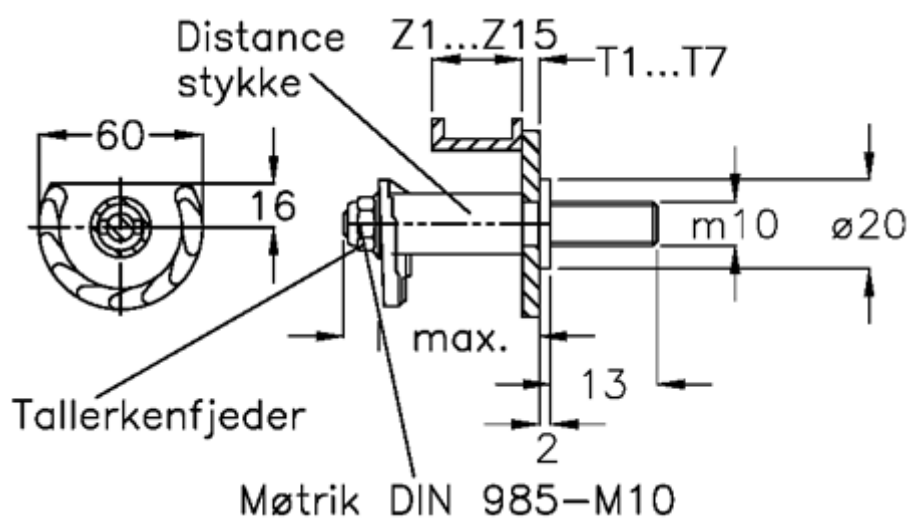

Article number: 20895703

Description: E+G Door lock  
GN 117-GB-T7-Z3

## Measures

Cam thickness = 6-15